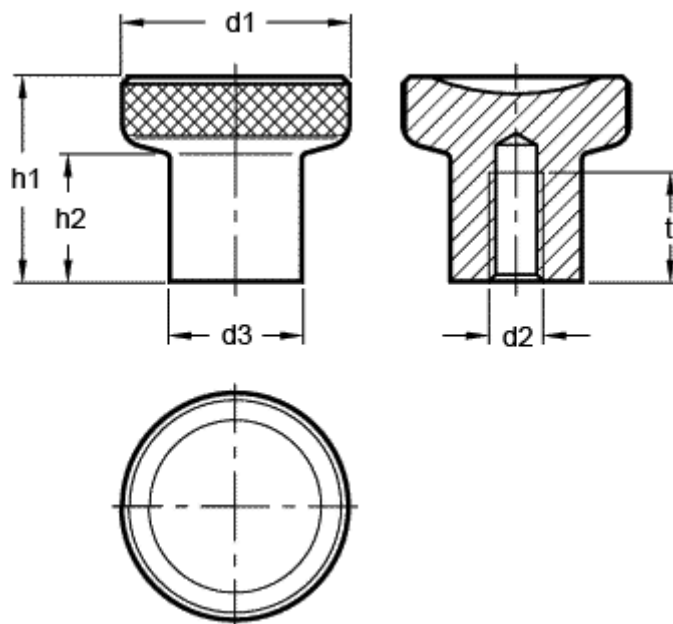

Article number: 20676125M6B

Description: E+G Knob GN 676.1-25-M6-B

Measures

d1 = 25
d2 = M6
d3 = 14.5
h1 = 22.5
h2 = 14.0
t min = 12